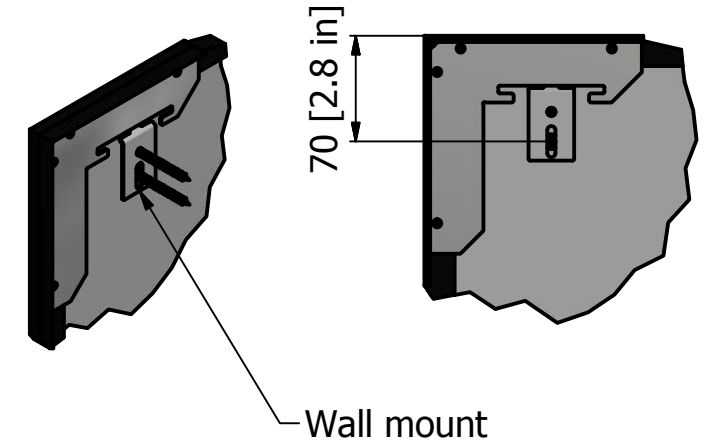

# dnp Supernova STS

<b>Order No.:</b>		<b>Customer:</b>		
Total Weight: 20,0 kg		Material:		
 dnp denmark as Skruegangen 2 DK-2690 Karlslunde Denmark Tel.: +45 46 16 51 00 Fax: +45 46 16 52 50 Website: www.dnp.dk visual experience	Scale	Date	Sign.	
	1:10	28-01-2015	sn	
Description: Supernova STS 92" 16:10 Front		Sheet: 1 of 2	Format: A3	
		Drawing No: STS 92IN 16_10		

## B ( 1 : 5 )

<b>Order No.:</b>		<b>Customer:</b>		
Total Weight: 20,0 kg.		Material:		
 dnp denmark as Skuegangen 2 DK-2690 Karlslunde Denmark Tel.: +45 46 16 51 00 Fax: +45 46 16 52 50 Website: www.dnp.dk visual experience	Scale	Date	Sign.	
	1:10	28-01-2015	sn	
Description: Supernova STS 92" 16:10 Rear		Sheet: 2 of 2   Format: A3		
		Drawing No: STS 92IN 16_10		