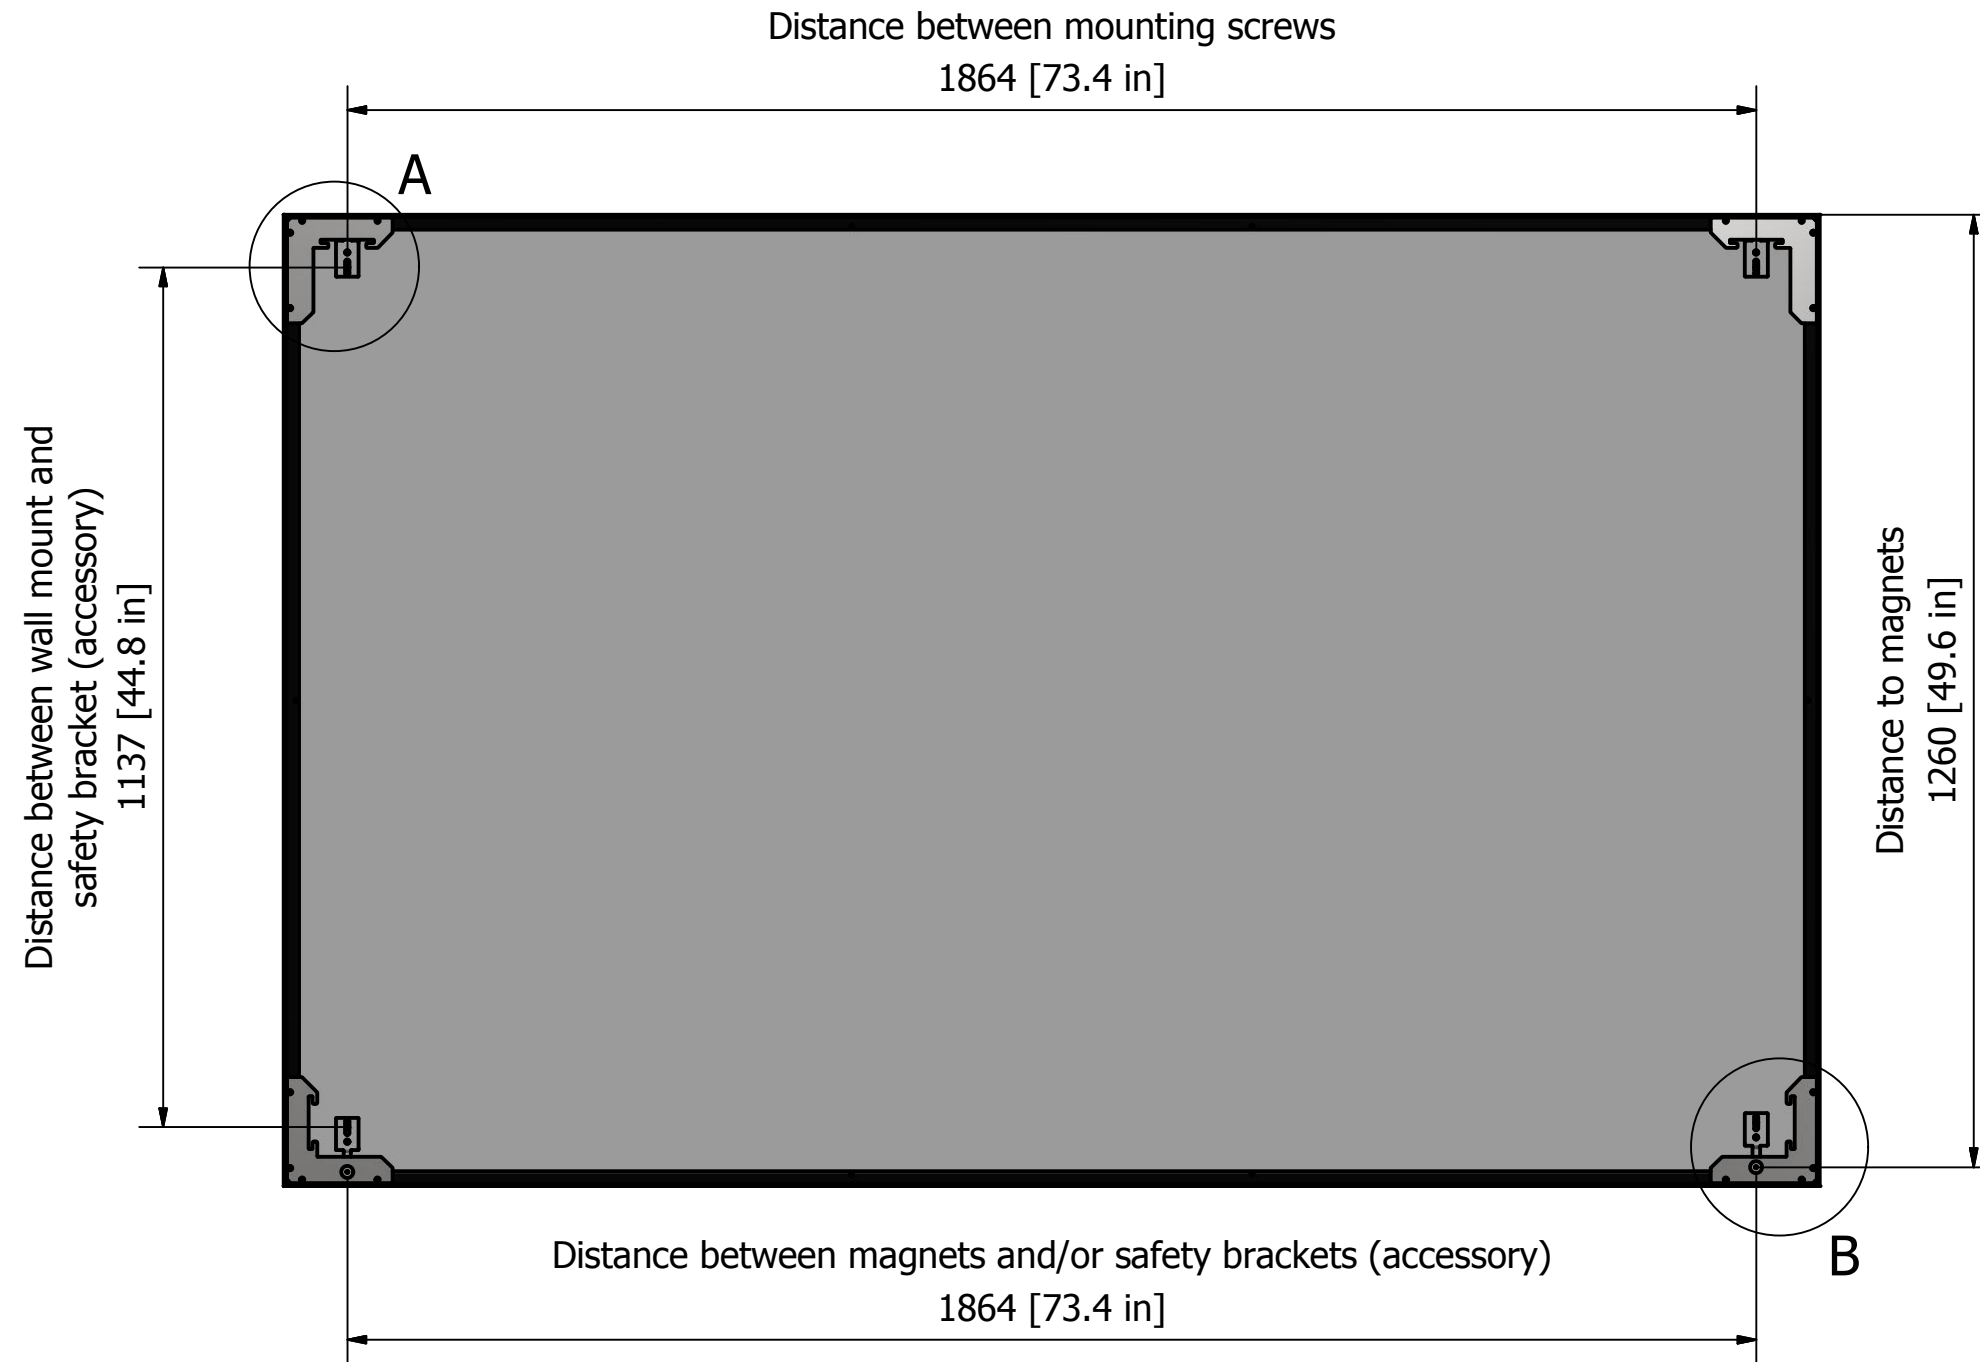

# dnp Supernova STS

<b>Order No.:</b>		<b>Customer:</b>		
Total Weight: 20,0 kg		Material:		
 dnp denmark as Skruegangen 2 DK-2690 Karlslunde Denmark Tel.: +45 46 16 51 00 Fax: +45 46 16 52 50 Website: www.dnp.dk visual experience	Scale	Date	Sign.	
	1:10	28-01-2015	sn	
Description: Supernova STS 92" 16:10 Front		Sheet: 1 of 2	Format: A3	
		Drawing No: STS 92IN 16_10		

## A ( 1 : 5 )

## B ( 1 : 5 )

<b>Order No.:</b>		<b>Customer:</b>		
Total Weight: 20,0 kg.		Material:		
 dnp denmark as Skuegangen 2 DK-2690 Karlslunde Denmark Tel.: +45 46 16 51 00 Fax: +45 46 16 52 50 Website: www.dnp.dk visual experience	Scale	Date	Sign.	
	1:10	28-01-2015	sn	
Description: Supernova STS 92" 16:10 Rear		Sheet: 2 of 2   Format: A3		
		Drawing No: STS 92IN 16_10		