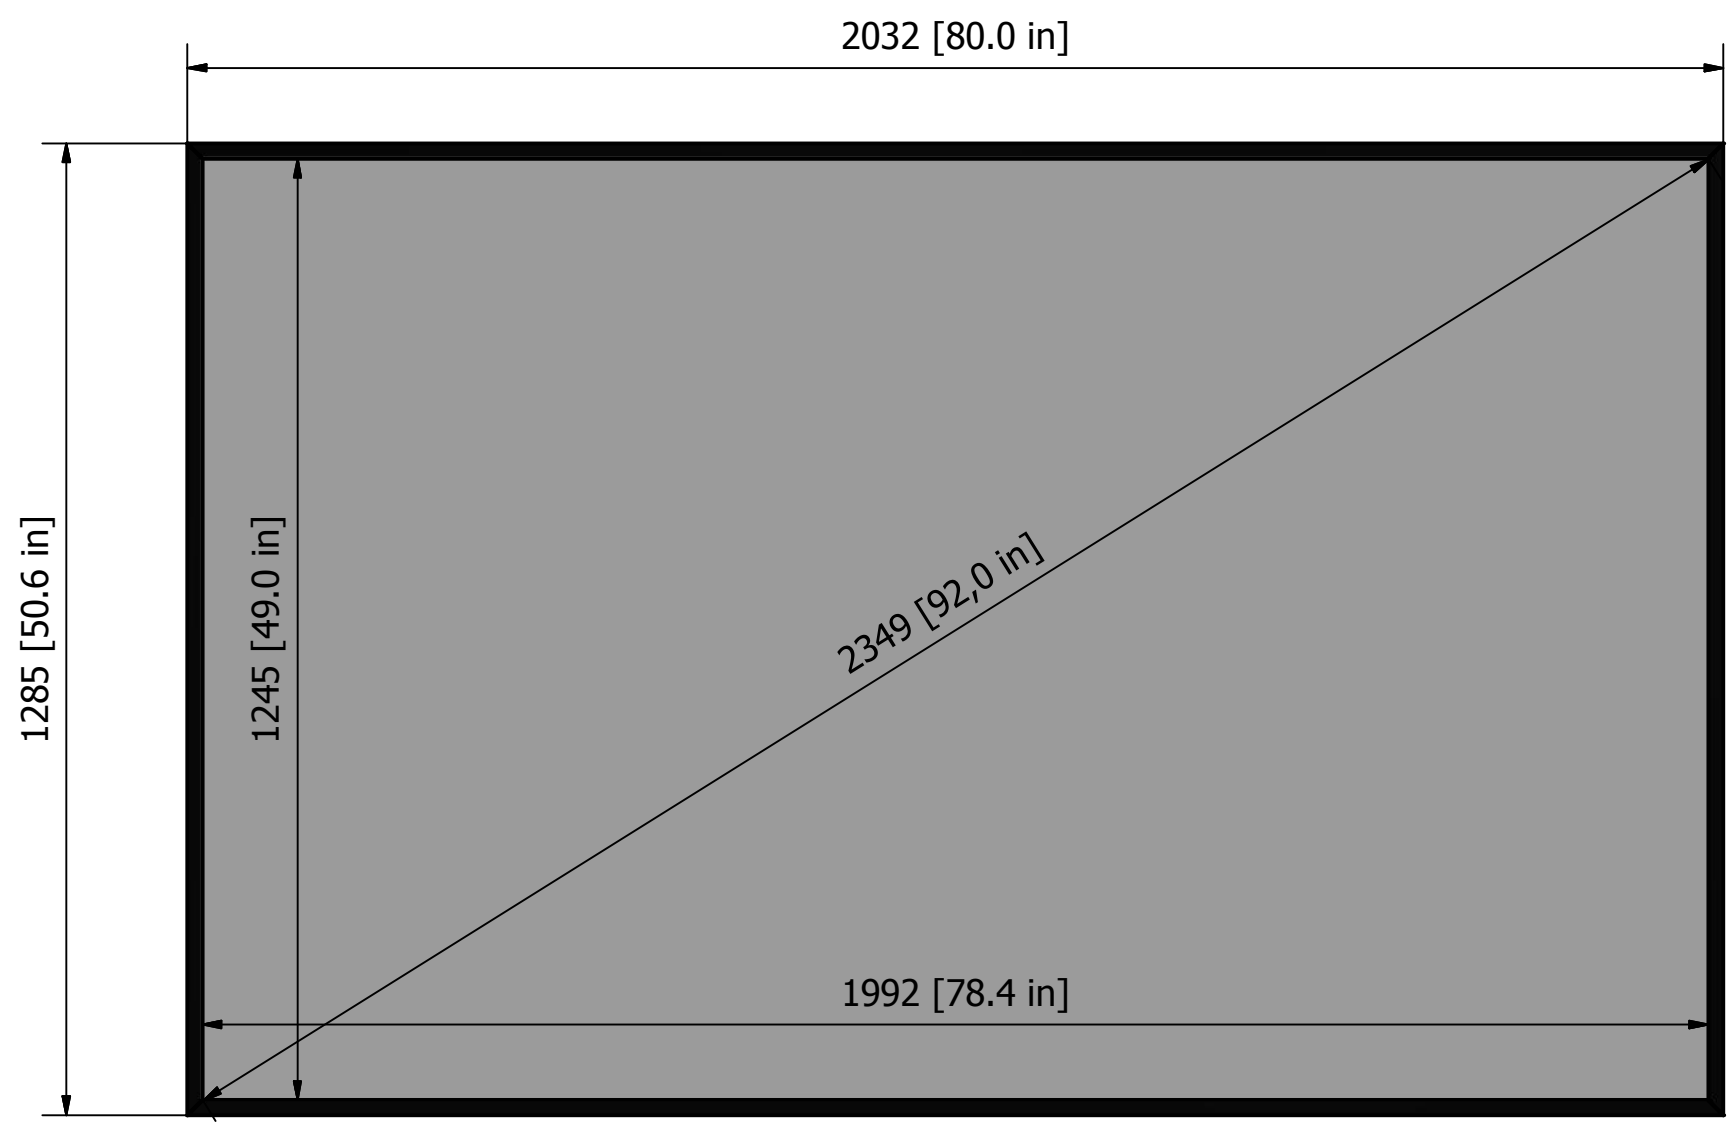

# dnp Supernova STS

<b>Order No.:</b>		<b>Customer:</b>		
Total Weight: 20,0 kg		Material:		
 dnp denmark as Skruegangen 2 DK-2690 Karlslunde Denmark Tel.: +45 46 16 51 00 Fax: +45 46 16 52 50 Website: www.dnp.dk visual experience	Scale	Date	Sign.	
	1:10	28-01-2015	sn	
Description: Supernova STS 92" 16:10 Front		Sheet: 1 of 2	Format: A3	
		Drawing No: STS 92IN 16_10		

# dnp Supernova STS

## A ( 1 : 5 )

## B ( 1 : 5 )

<b>Order No.:</b>		<b>Customer:</b>		
Total Weight: 20,0 kg.		Material:		
 dnp denmark as Skuegangen 2 DK-2690 Karlslunde Denmark Tel.: +45 46 16 51 00 Fax: +45 46 16 52 50 Website: www.dnp.dk visual experience	Scale	Date	Sign.	
	1:10	28-01-2015	sn	
Description: Supernova STS 92" 16:10 Rear		Sheet: 2 of 2   Format: A3		
		Drawing No: STS 92IN 16_10		